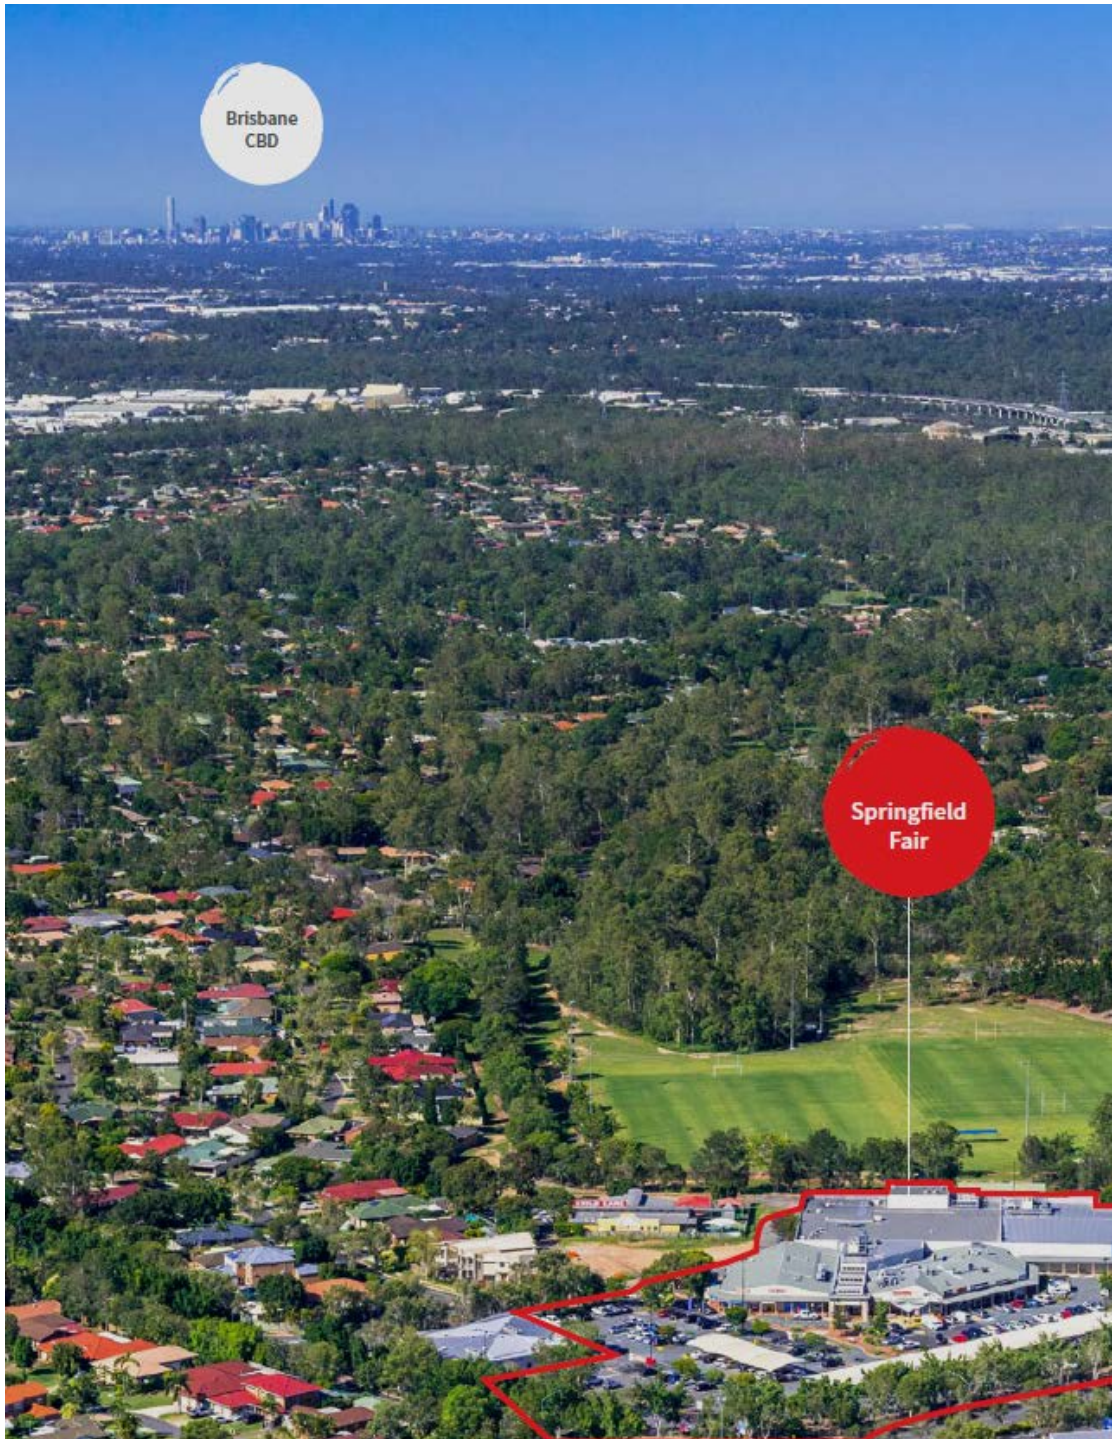

Red & Co Pty Ltd.
ABN 96 610 575 383

RedAndCoProperty

RedAndCoProperty

L1/18 Wandoo St
Fortitude Valley 4006
PO Box 2185 New Farm, QLD 4005

info@redandco.com
redandco.com.au
1300 88 73 28